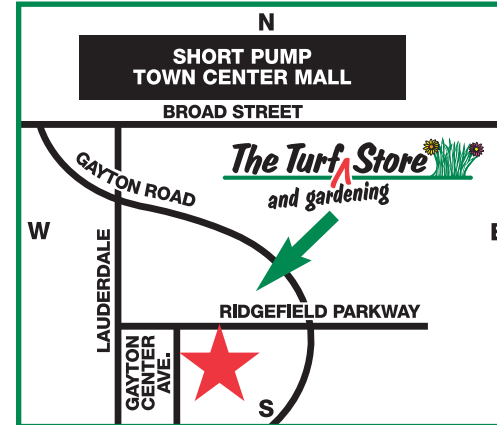

## ROANOKE

### ***EASY CONVENIENT LOCATION***

**101 MADISON AVE. • ROANOKE, VA 24016**

***We are in a great location in central Roanoke.***  
Just across the I-581 Expressway from the Roanoke Civic Center. From I-581, take exit 4-W west onto Rt. 460 W. (Orange Ave.). Turn left (south on Gainsboro) at the 1st stop-light at the Holiday Inn Express. Go south on Gainsboro 1 block and turn left (west) onto Madison Ave. Go 1 block and turn into the cul-de-sac (Sydnor Circle).  
Now you are there. Just follow the signs to **The Turf and Gardening Store.**

## RICHMOND

### ***EASY CONVENIENT LOCATION***

**12115 RIDGEFIELD PKWY. • RICHMOND, VA 23233**

***We are in a great location in Richmond's Westend.***  
**FROM 288:** Take Broad St. (Rt. 250) east to the big Short Pump Town Center Mall. Turn right (south) onto Lauderdale. Go 2.6 mi. south on Lauderdale. Turn left (east) onto Ridgefield Parkway. Go 1 block. You are there. Look for signs at 12115 Ridgefield Parkway.  
**FROM I-64:** Exit at Short Pump exit west on Broad St. (Rt. 250) Go west on Broad St. through several stop-lights until you reach the big Short Pump Town Center Mall. Turn left (south) onto Lauderdale. Turn left onto Ridgefield Pkwy. Go 1 block. You are there. look for signs at 12115 Ridgefield Parkway.