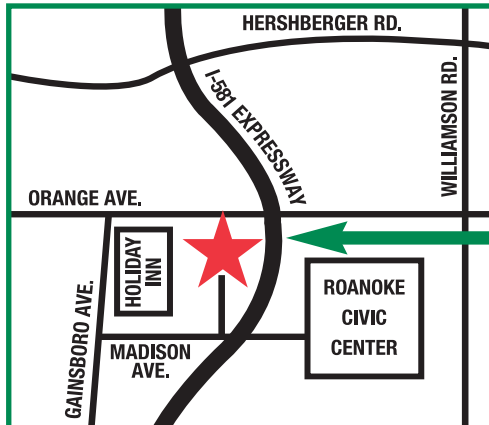

# MAPS & DIRECTIONS

### ***EASY CONVENIENT LOCATION***

**101 MADISON AVE. • ROANOKE, VA 24016**

***We are in a great location in central Roanoke.***  
Just across the I-581 Expressway from the Roanoke Civic Center. From I-581, take exit 4-W west onto Rt. 460 W. (Orange Ave.). Turn left (south on Gainsboro) at the 1st stop-light at the Holiday Inn Express. Go south on Gainsboro 1 block and turn left (west) onto Madison Ave. Go 1 block and turn into the cul-de-sac (Sydnor Circle).  
Now you are there. Just follow the signs to **The Turf and Gardening Store.**

## RICHMOND

### ***EASY CONVENIENT LOCATION***

**12115 RIDGEFIELD PKWY. • RICHMOND, VA 23233**

***We are in a great location in Richmond's Westend.***  
**FROM 288:** Take Broad St. (Rt. 250) east to the big Short Pump Town Center Mall. Turn right (south) onto Lauderdale. Go 2.6 mi. south on Lauderdale. Turn left (east) onto Ridgefield Parkway. Go 1 block. You are there. Look for signs at 12115 Ridgefield Parkway.  
**FROM I-64:** Exit at Short Pump exit west on Broad St. (Rt. 250) Go west on Broad St. through several stop-lights until you reach the big Short Pump Town Center Mall. Turn left (south) onto Lauderdale. Turn left onto Ridgefield Pkwy. Go 1 block. You are there. look for signs at 12115 Ridgefield Parkway.